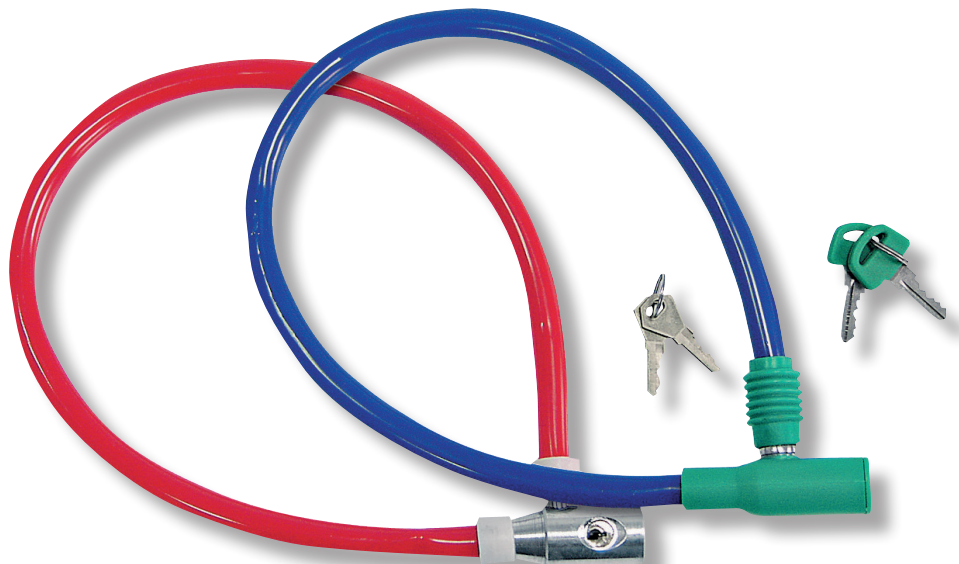

PRODUCT FEATURES

PVC-coated rope.
Lock with a key.
24901 - chromium-plated lock.
24902 - coated lock.

CODE	LENGTH [MM]		
24901	550	x	30/120
24902	550	x	30/120